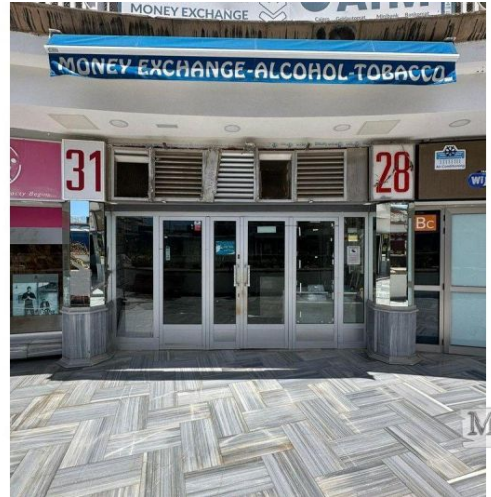

??????????